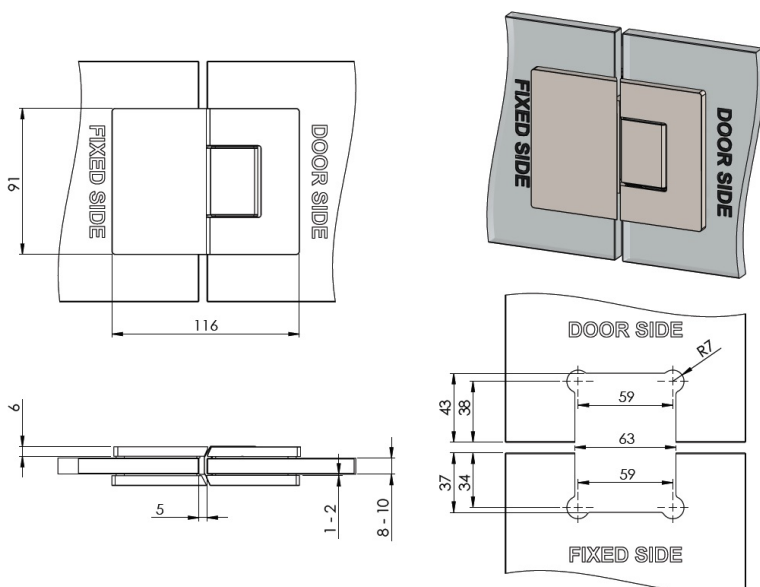

PRODUCT SHEET

Description:

Shower Hinge "Rio", 180DG, CPL, Glass/Glass, 8-10mm Glass Thickness, W/15DG Angle Adjustment Function & 25DG Return, Function, Brass Material, Hidden Screws., Black Fiber Gaskets: 2 x 1mm & 2 x 2mm Thickness., Load Capacity Pr. Pair: 45kg

Item number:

15.23.886-0

Units	Box	Carton	HS Code	Barcode
Pcs.	1	10	8302100090	
				5704866501248

SISO A/S

Mileparken 11
DK-2740 Skovlunde
Denmark
VAT: 24786013

Phone +45 45 830 900

www.siso.dk
siso@siso.dk